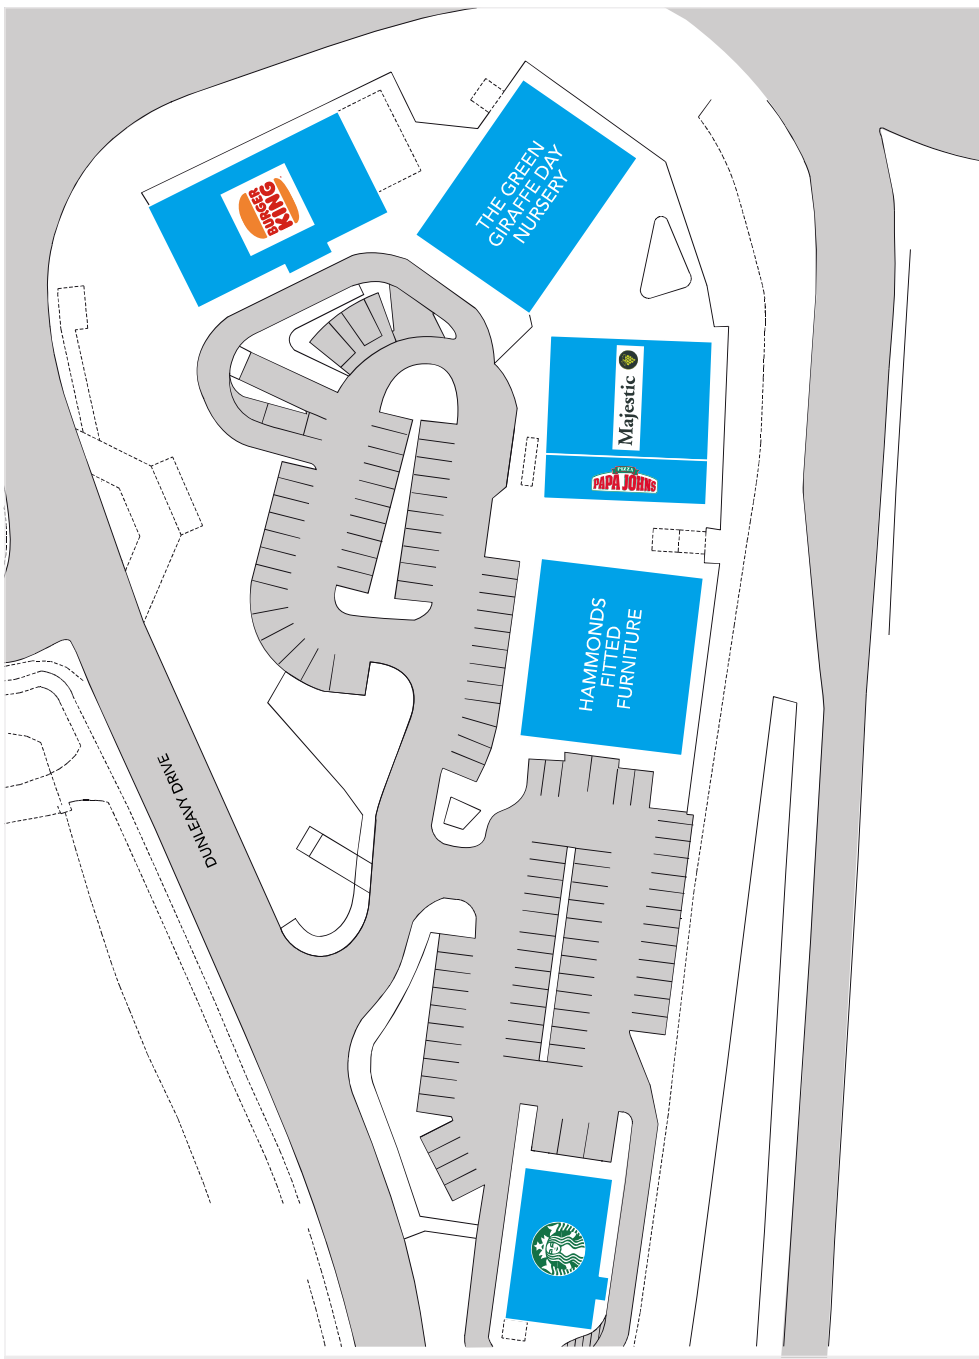

SCHEME DETAILS

Unit	Retailer	Size (Sq Ft)
1	Burger King	3,841
2	The Green Giraffe Day Nursery	4,143
3A	Majestic Wine	2,951
3B	Papa Johns	1,081
4	Hammonds Fitted Furniture	4,500
5	Starbucks	2,338

SCHEME SIZE

18,854 sq ft (1,752 sq m)